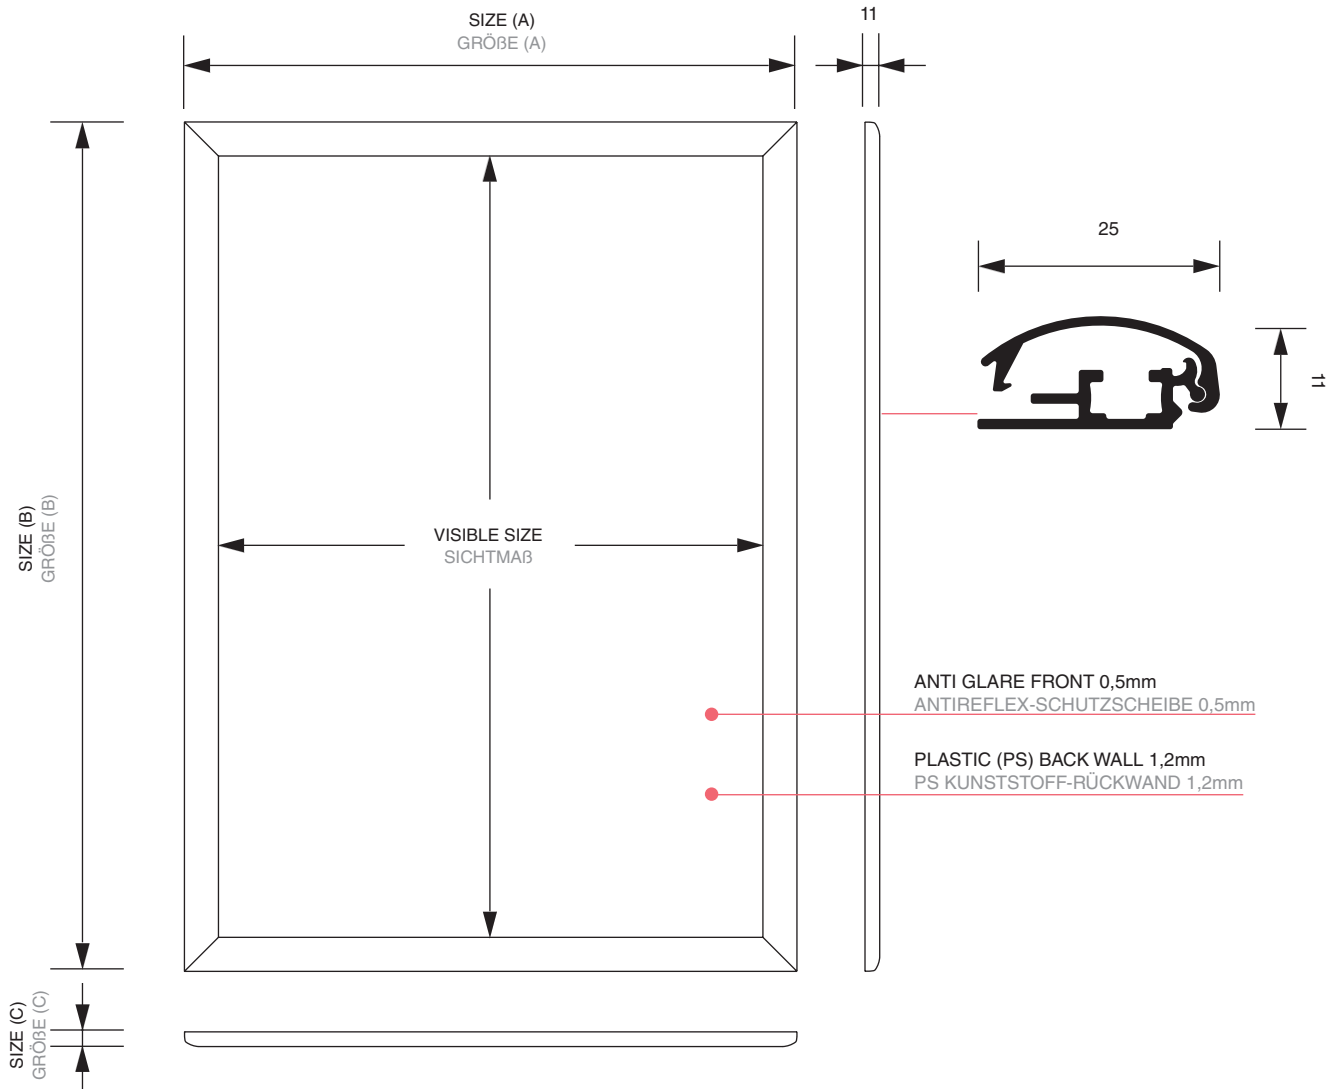

Snap frame Profile 25 mm / mitred corner

POSTER FRAMES > SNAP FRAMES