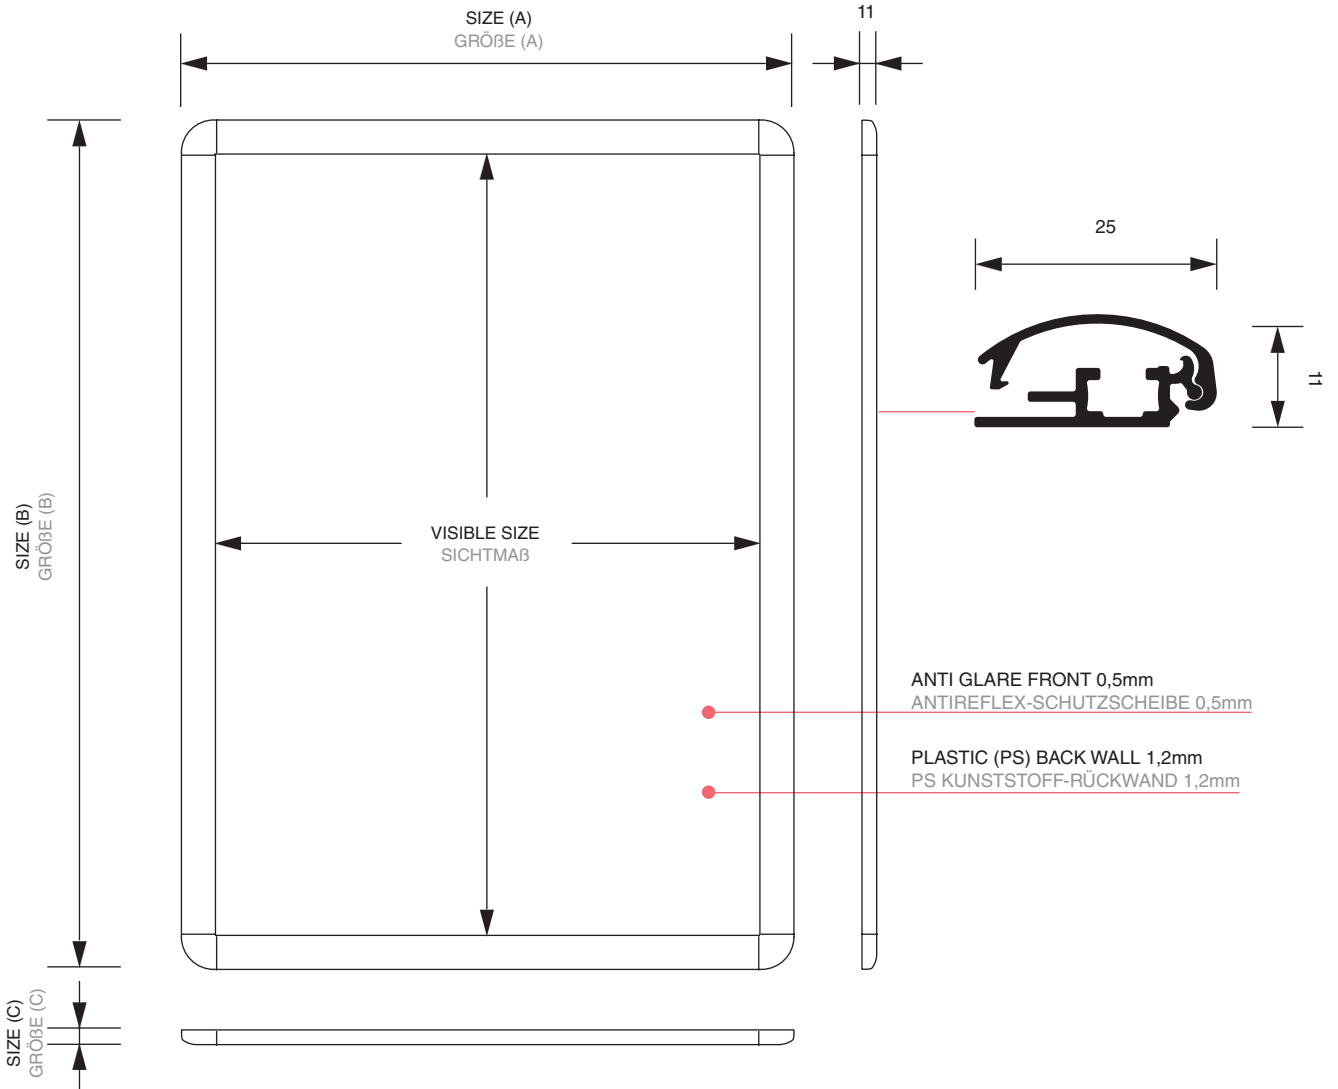

Snap frame Profile 25 mm / rondo corner

POSTER FRAMES > SNAP FRAMES