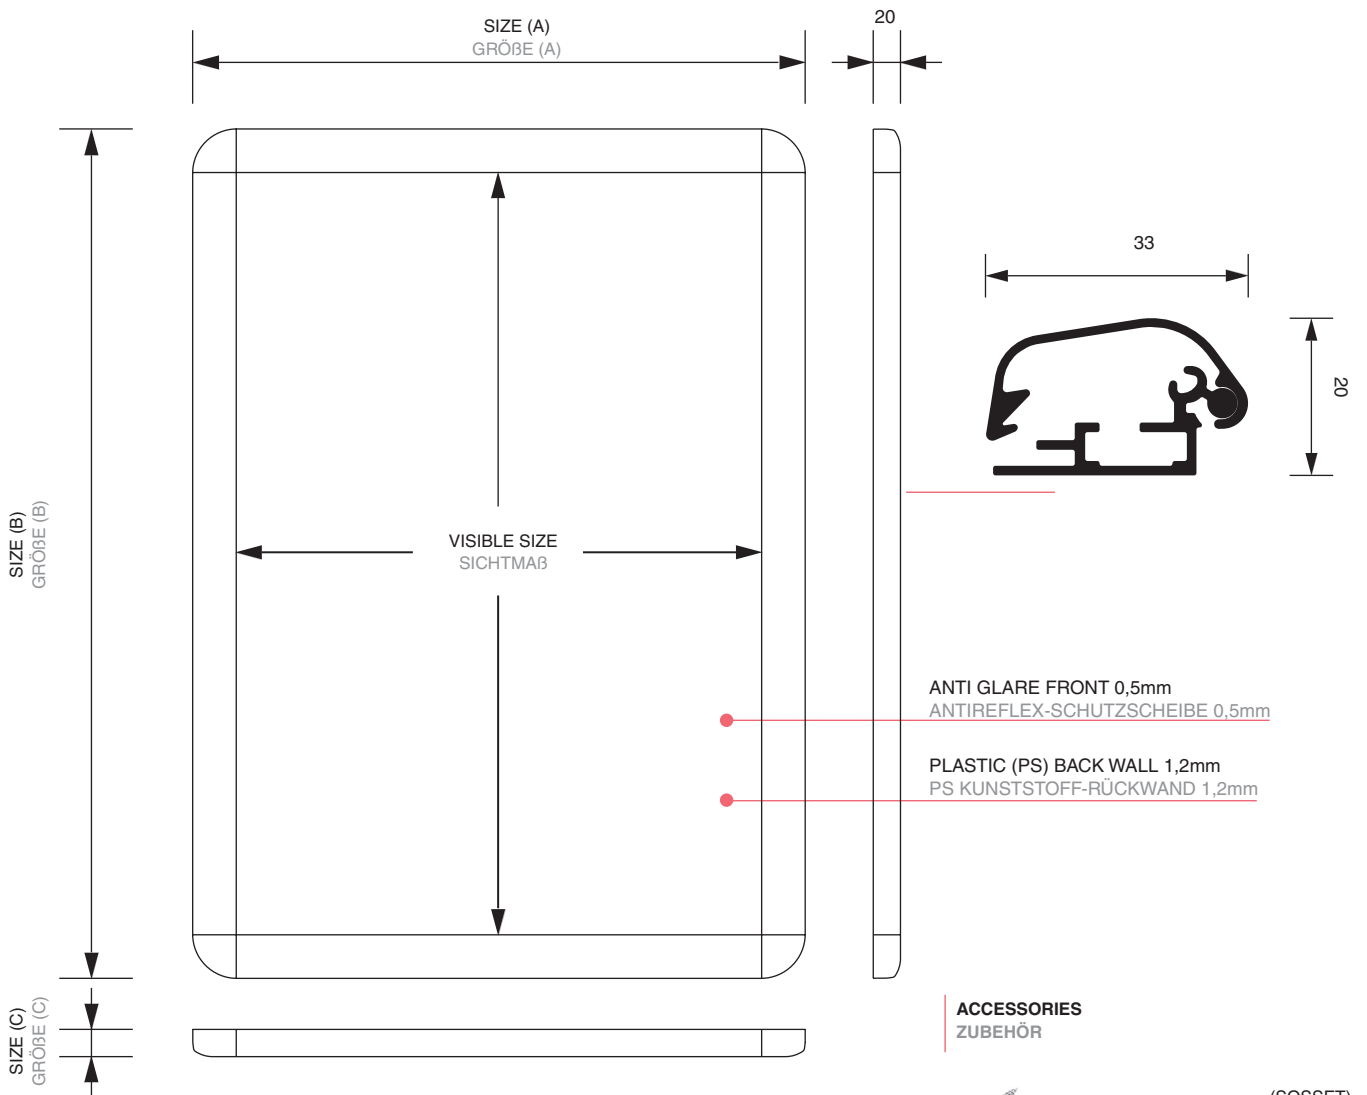

(SOSSET)
SET OF SCREWS
SCHRAUBEN

Snap frame Profile 32 mm SECURITY / rondo corner

POSTER FRAMES > SNAP FRAMES