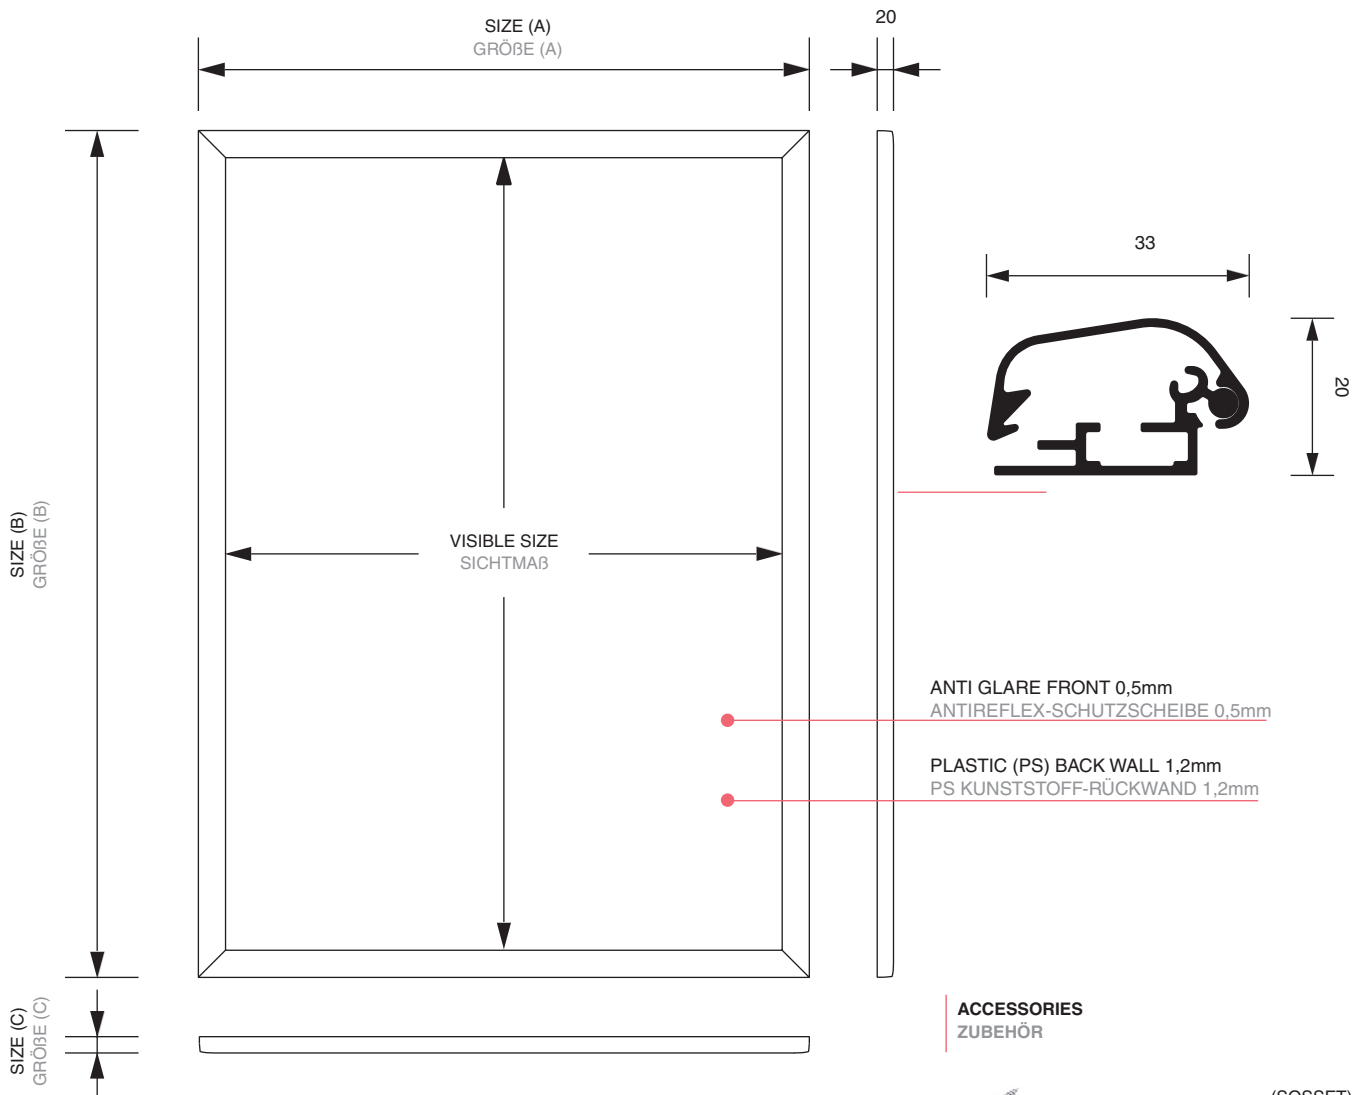

(SOSSET)
SET OF SCREWS
SCHRAUBEN

Snap frame Profile 32 mm SECURITY / mitred corner

POSTER FRAMES > SNAP FRAMES