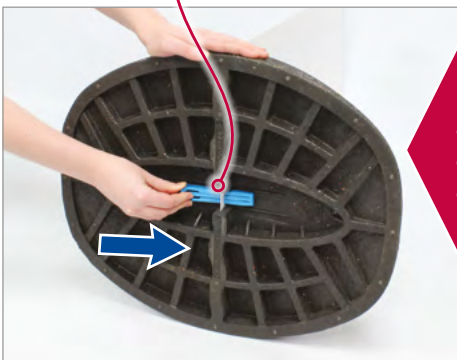

Light on price, big on performance

Panel

Resilient 1.2mm aircraft-grade aluminium

410 x 795mm panel with 410 x 763mm display area

Ideal for vinyl or printed graphics

Round corners and no sharp edges

Base

Low centre of gravity for optimum stability

Low profile – minimal obstruction to pedestrians

Recycled (and recyclable) PVC

Unique patented design

- Quick and easy to assemble
- No tools required!
- Incredibly secure – wedge simply slots through panel and locks into place

Bases available with embossed logos (minimum order quantity: 500)

In stock

No tools assembly

1 minute to assemble

Recyclable
Aluminium panel and recycled PVC base

Panel Size (mm)	Display Area (mm)	O/A Dimensions (w x h x d mm)	Weight (kg)	Order Code
410 x 795	410 x 763	415 x 805 x 500	7	ECOFLEXLITE